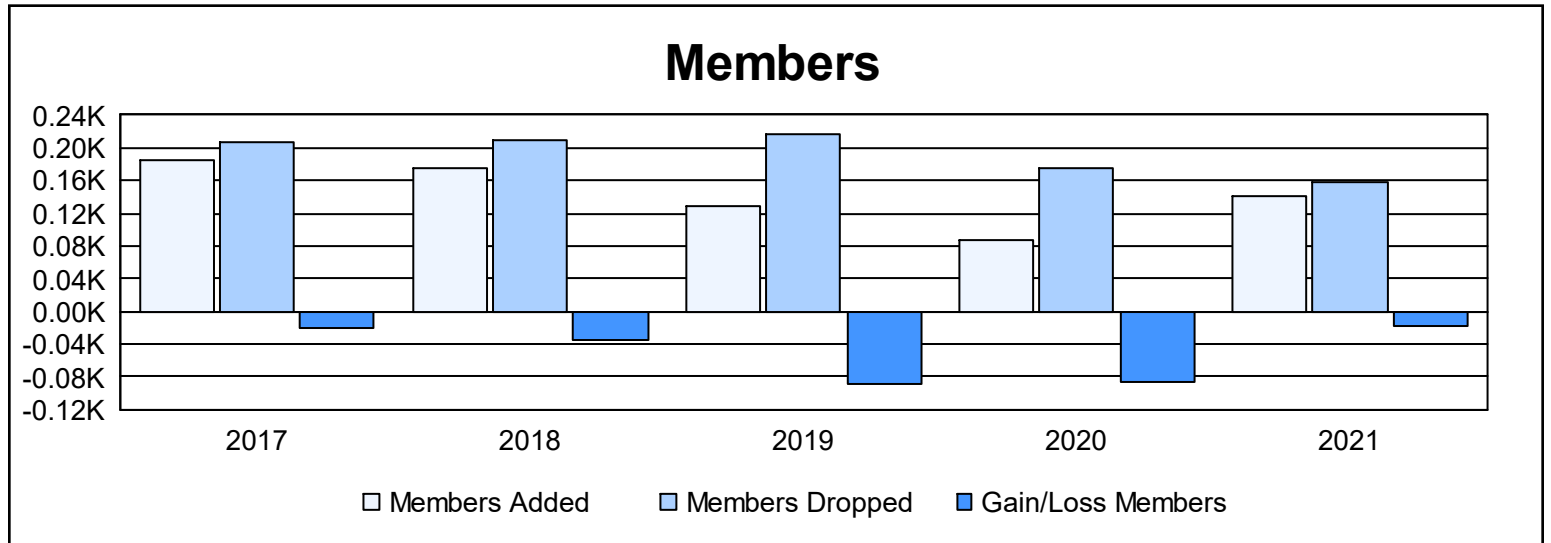

Year	New Clubs	Dropped Clubs	Gain/ Loss Clubs	New Members	Charter Members	Reinstate Members	Transfer Members	Total Member Added	Total Members Dropped	Gain/ Loss Members
2016-2017	0	1	-1	151	7	17	11	186	207	-21
2017-2018	0	2	-2	151	0	8	17	176	210	-34
2018-2019	0	5	-5	109	0	7	13	129	217	-88
2019-2020	0	0	0	64	2	9	13	88	174	-86
2020-2021	0	1	-1	120	2	13	6	141	159	-18
<b>Average</b>	<b>0</b>	<b>2</b>	<b>-2</b>	<b>119</b>	<b>2</b>	<b>11</b>	<b>12</b>	<b>144</b>	<b>193</b>	<b>-49</b>

### Membership Composition June 2021 Cumulative