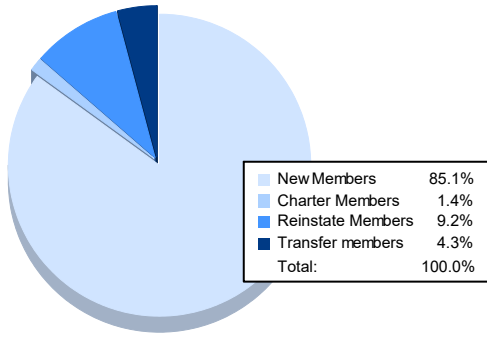

Year	New Clubs	Dropped Clubs	Gain/ Loss Clubs	New Members	Charter Members	Reinstate Members	Transfer Members	Total Member Added	Total Members Dropped	Gain/ Loss Members
2016-2017	0	1	-1	151	7	17	11	186	207	-21
2017-2018	0	2	-2	151	0	8	17	176	210	-34
2018-2019	0	5	-5	109	0	7	13	129	217	-88
2019-2020	0	0	0	64	2	9	13	88	174	-86
2020-2021	0	1	-1	120	2	13	6	141	159	-18
<b>Average</b>	<b>0</b>	<b>2</b>	<b>-2</b>	<b>119</b>	<b>2</b>	<b>11</b>	<b>12</b>	<b>144</b>	<b>193</b>	<b>-49</b>

### Membership Composition June 2021 Cumulative